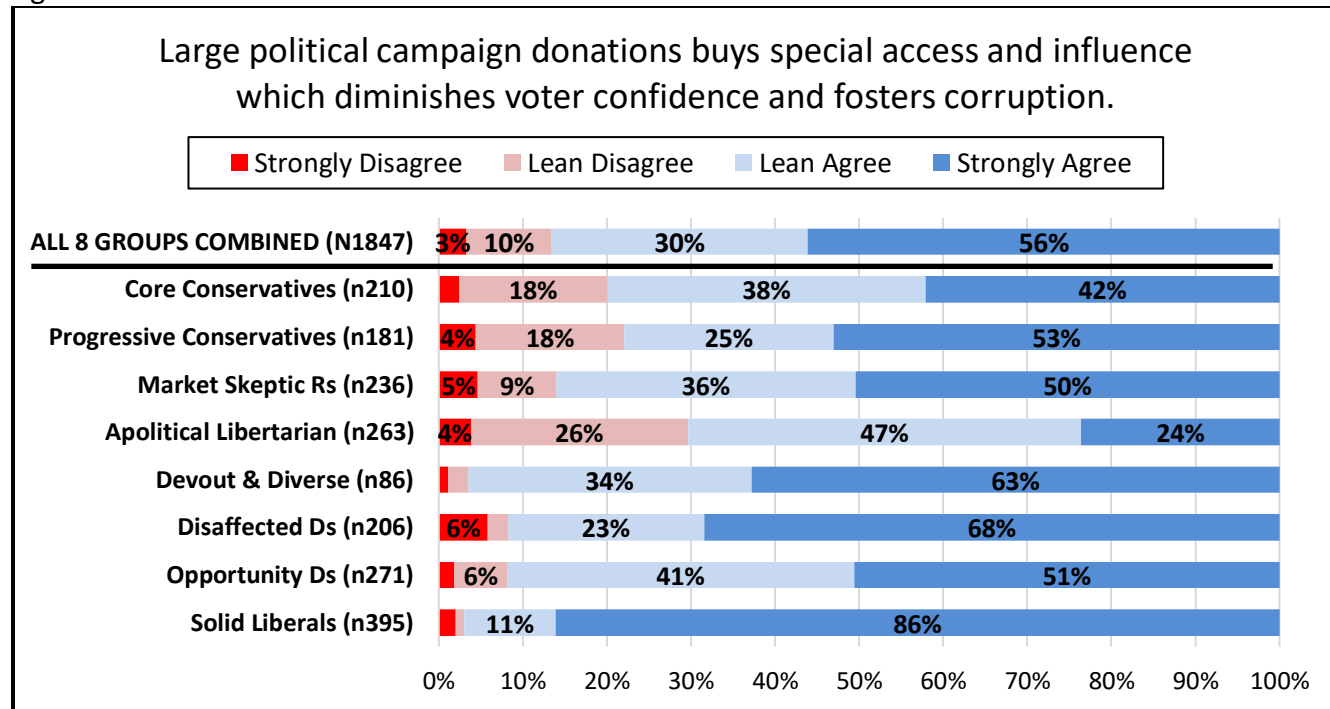

Campaign Finance Questions - 8 sector typology crosstabulation  
 PI Oregon Political Typology  
 N=1847, Surveyed Dec 2018 - Likely voters  
 Full survey information and methodology: [info@policyinteractive.org](mailto:info@policyinteractive.org)

Figure 1

Figure 2

Figure 3

Figure 4

Figure 5

Figure 6

Figure 7

Figure 8