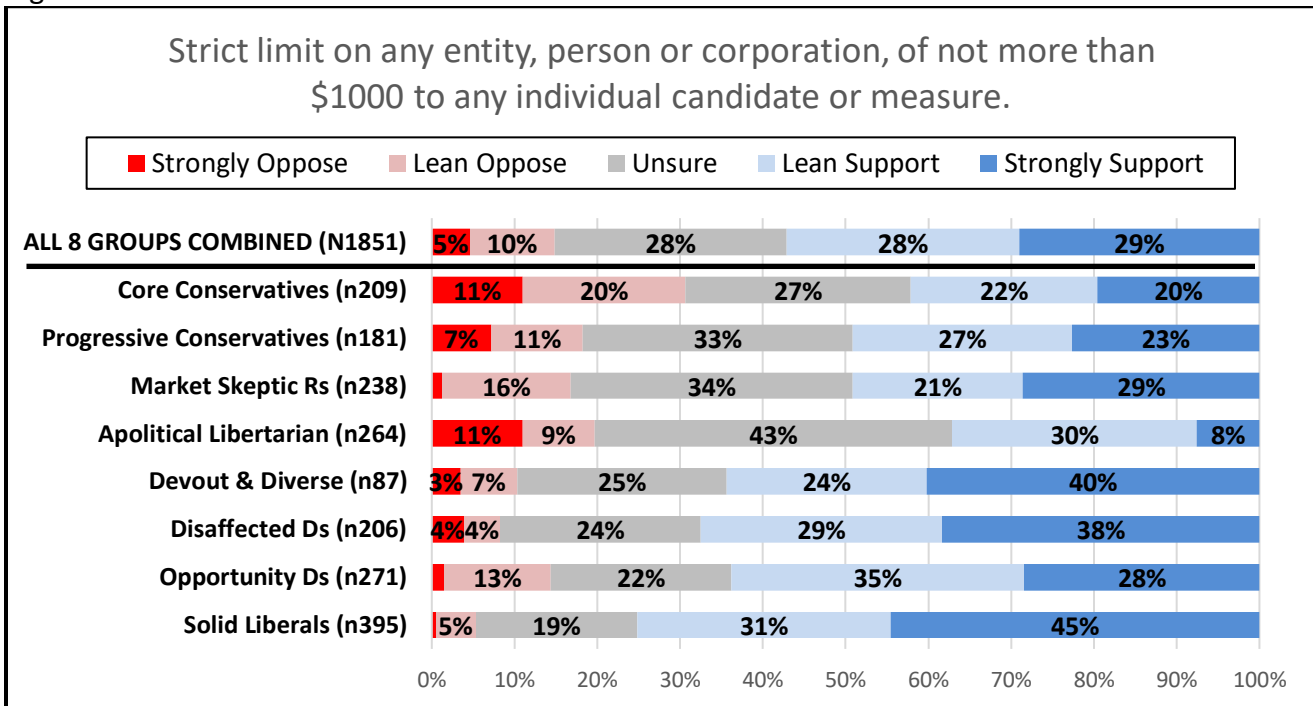

Campaign Finance Questions - 8 sector typology crosstabulation  
 PI Oregon Political Typology  
 N=1847, Surveyed Dec 2018 - Likely voters  
 Full survey information and methodology: [info@policyinteractive.org](mailto:info@policyinteractive.org)

Figure 1

Figure 2

Figure 3

Figure 4

Figure 5

Figure 6

Figure 7

Figure 8