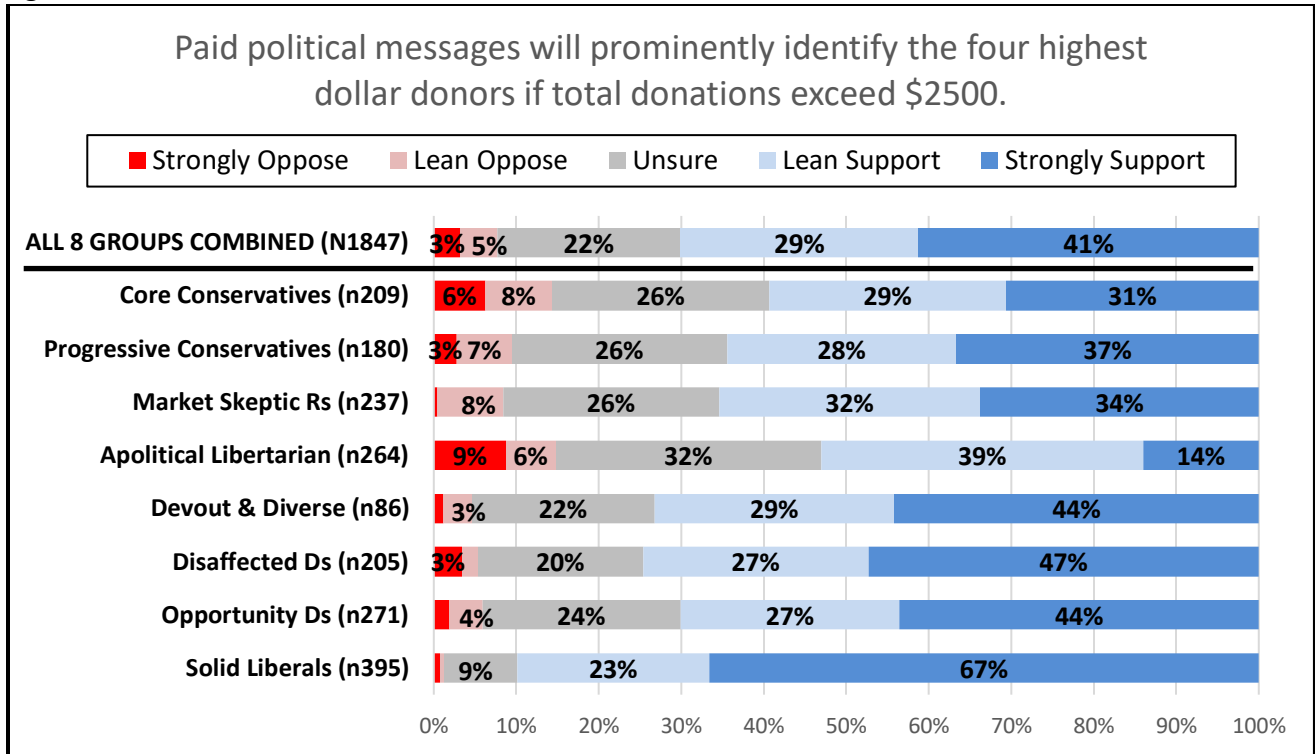

Campaign Finance Questions - 8 sector typology crosstabulation  
 PI Oregon Political Typology  
 N=1847, Surveyed Dec 2018 - Likely voters  
 Full survey information and methodology: [info@policyinteractive.org](mailto:info@policyinteractive.org)

Figure 1

Figure 2

Figure 3

Figure 4

Figure 5

Figure 6

Figure 7

Figure 8