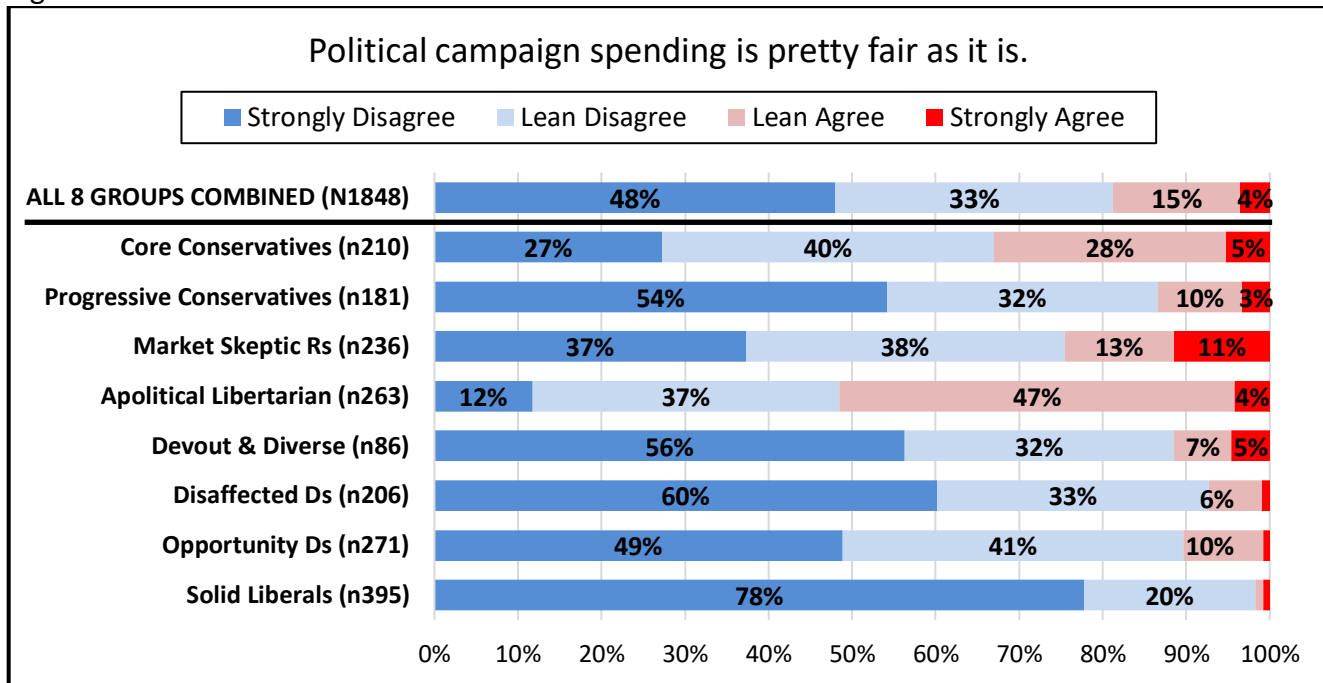

Campaign Finance Questions - 8 sector typology crosstabulation  
 PI Oregon Political Typology  
 N=1847, Surveyed Dec 2018 - Likely voters  
 Full survey information and methodology: [info@policyinteractive.org](mailto:info@policyinteractive.org)

Figure 1

Figure 2

Figure 3

Figure 4

Figure 5

Figure 6

Figure 7

Figure 8