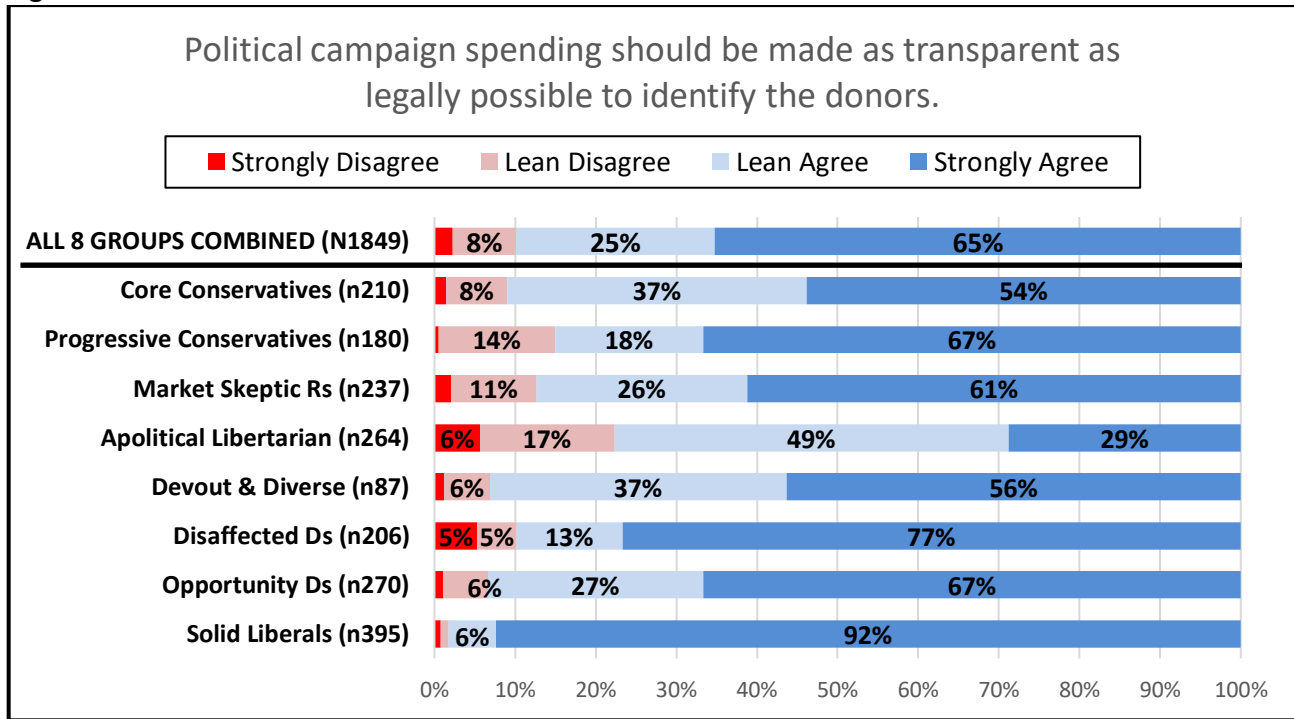

Campaign Finance Questions - 8 sector typology crosstabulation  
 PI Oregon Political Typology  
 N=1847, Surveyed Dec 2018 - Likely voters  
 Full survey information and methodology: [info@policyinteractive.org](mailto:info@policyinteractive.org)

Figure 1

Figure 2

Figure 3

Figure 4

Figure 5

Figure 6

Figure 7

Figure 8