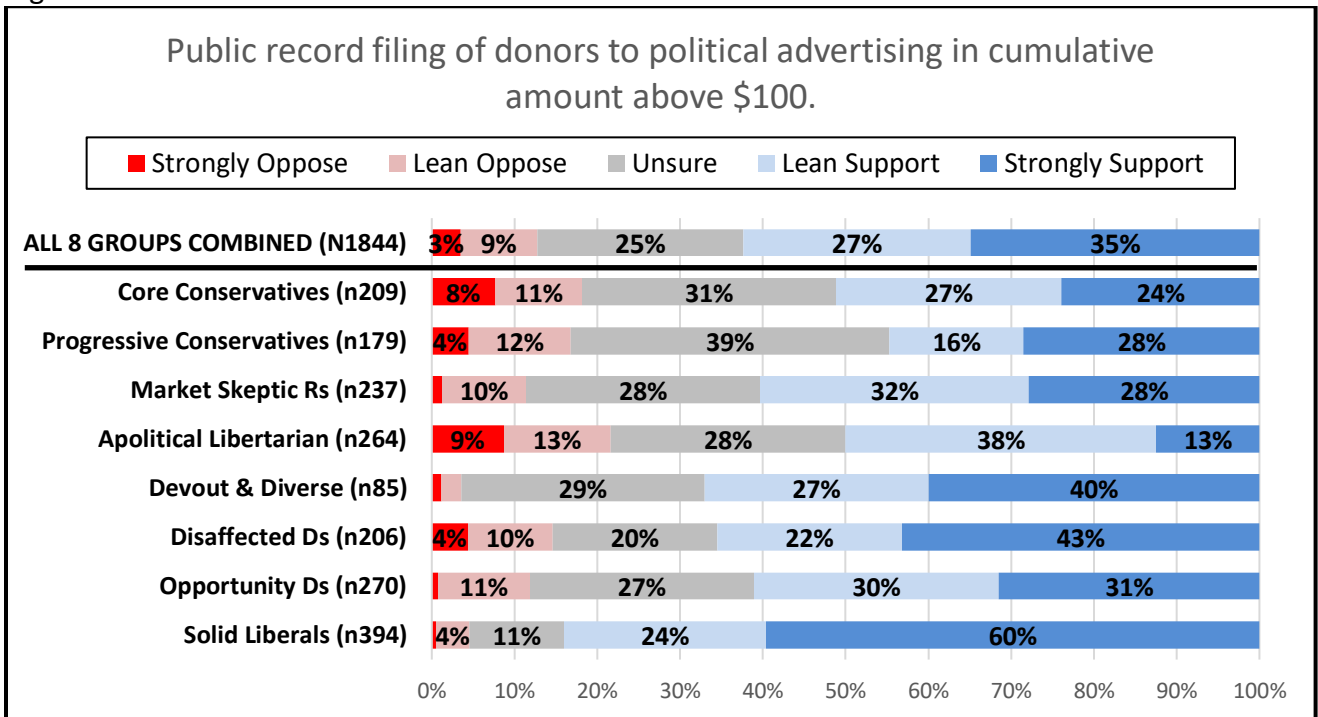

Campaign Finance Questions - 8 sector typology crosstabulation  
 PI Oregon Political Typology  
 N=1847, Surveyed Dec 2018 - Likely voters  
 Full survey information and methodology: [info@policyinteractive.org](mailto:info@policyinteractive.org)

Figure 1

Figure 2

Figure 3

Figure 4

Figure 5

Figure 6

Figure 7

Figure 8