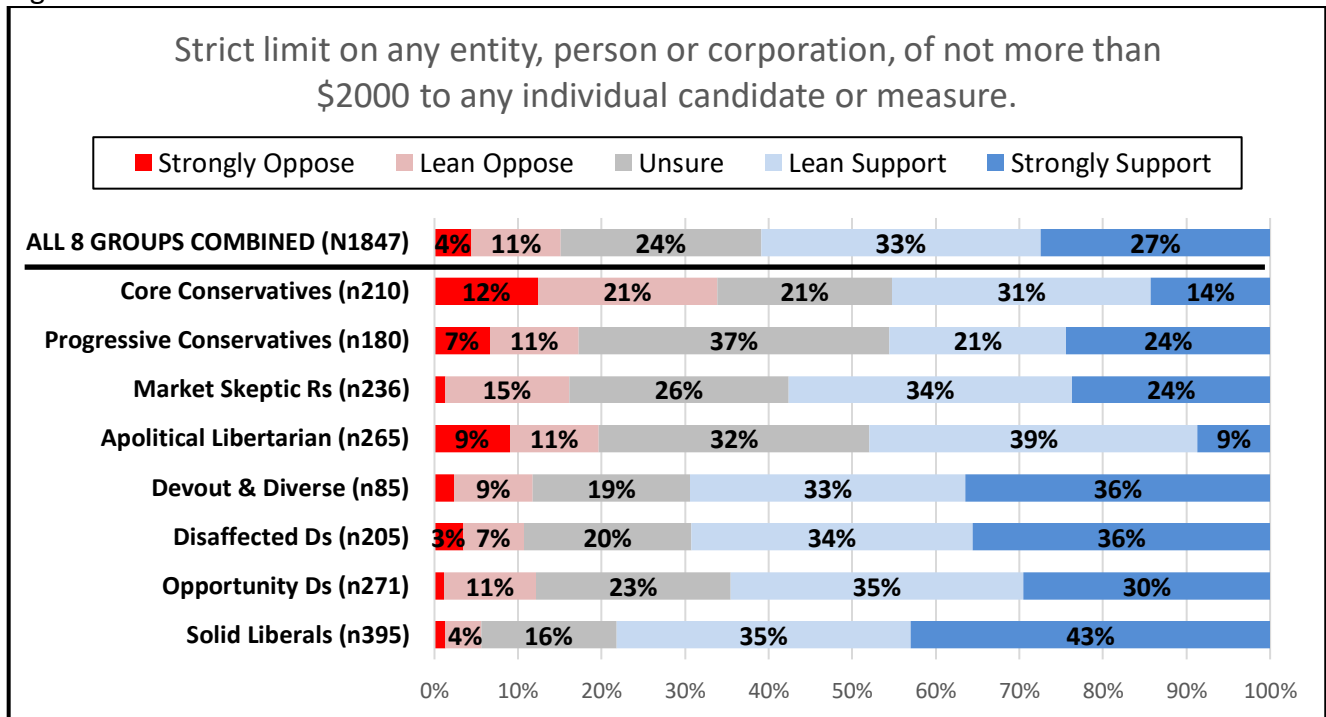

Campaign Finance Questions - 8 sector typology crosstabulation  
 PI Oregon Political Typology  
 N=1847, Surveyed Dec 2018 - Likely voters  
 Full survey information and methodology: [info@policyinteractive.org](mailto:info@policyinteractive.org)

Figure 1

Figure 2

Figure 3

Figure 4

Figure 5

Figure 6

Figure 7

Figure 8