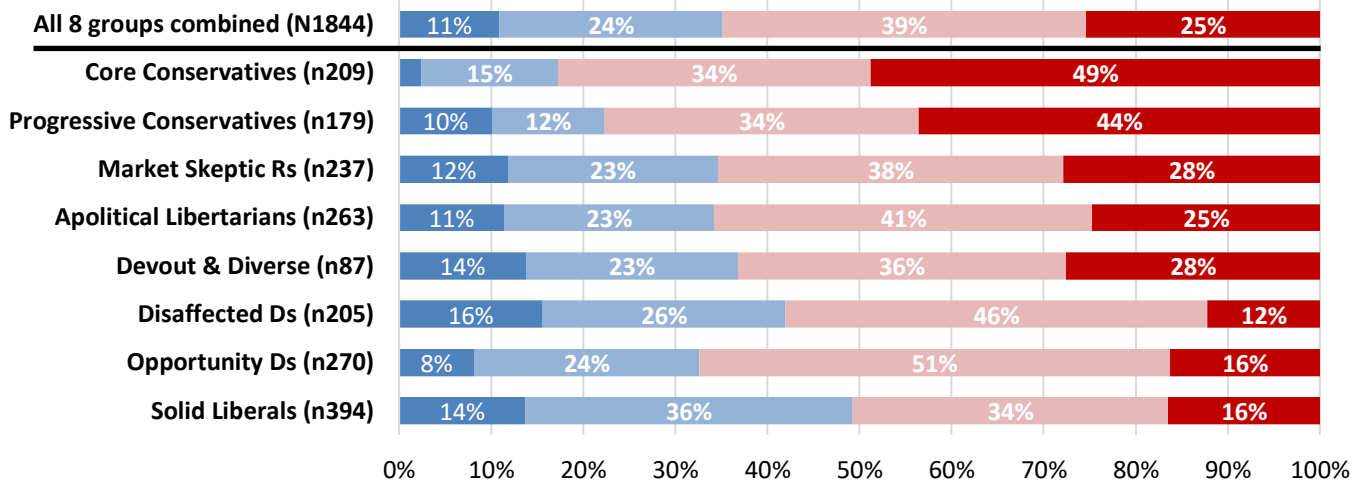

Which of these two statements do you agree with more:

- **A. FEEL STRONGLY: A university education is highly important to success in life.**
- LEAN TOWARDS A.
- LEAN TOWARDS B.
- **B. FEEL STRONGLY: A career technical trade education is often a better pathway to success than a university.**