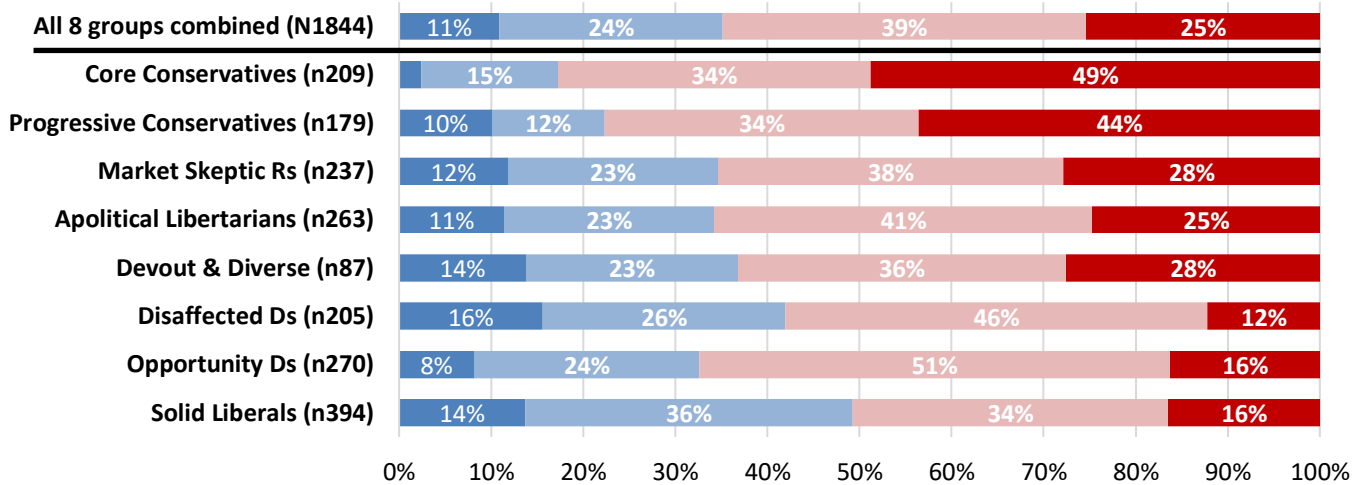

Which of these two statements do you agree with more:

- A. FEEL STRONGLY: A university education is highly important to success in life.
- LEAN TOWARDS A.
- LEAN TOWARDS B.
- B. FEEL STRONGLY: A career technical trade education is often a better pathway to success than a university.