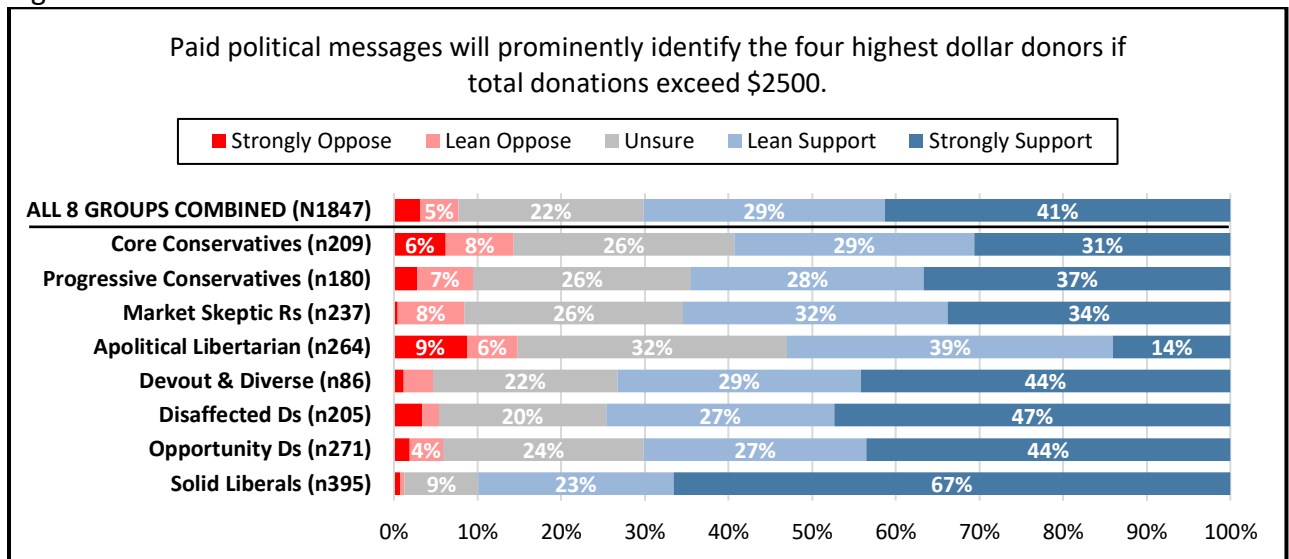

Campaign Finance Questions - 8 sector typology crosstabulation

PI Oregon Political Typology

N=1847, Surveyed Dec 2018 - Likely voters

Full survey information and methodology: <https://www.policyinteractive.org/common-ground/>

Figure 1

Figure 2

Figure 3

Figure 4

Figure 5

Figure 6

Figure 7

Figure 8