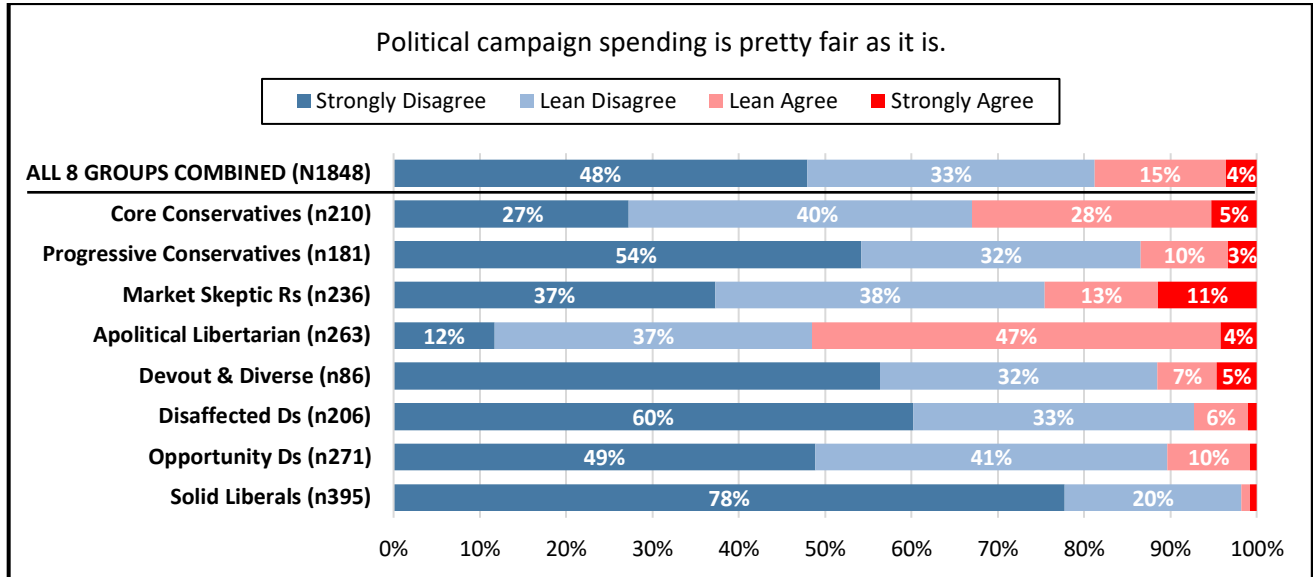

Campaign Finance Questions - 8 sector typology crosstabulation

PI Oregon Political Typology

N=1847, Surveyed Dec 2018 - Likely voters

Full survey information and methodology: <https://www.policyinteractive.org/common-ground/>

Figure 1

Figure 2

Figure 3

Figure 4

Figure 5

Figure 6

Figure 7

Figure 8