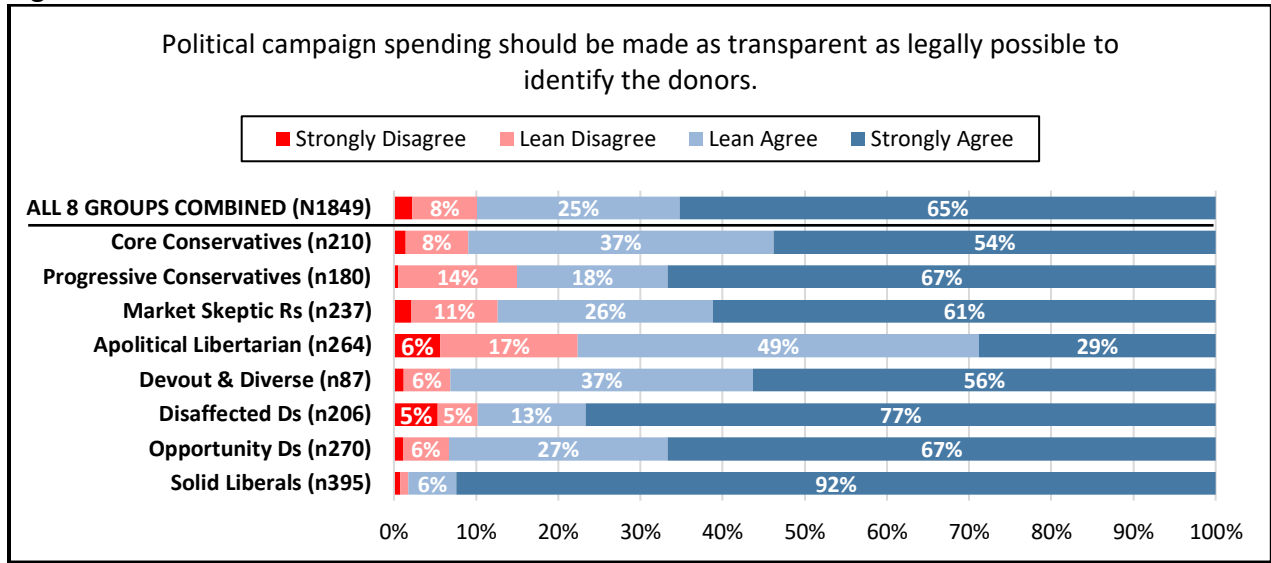

Campaign Finance Questions - 8 sector typology crosstabulation

PI Oregon Political Typology

N=1847, Surveyed Dec 2018 - Likely voters

Full survey information and methodology: <https://www.policyinteractive.org/common-ground/>

Figure 1

Figure 2

Figure 3

Figure 4

Figure 5

Figure 6

Figure 7

Figure 8