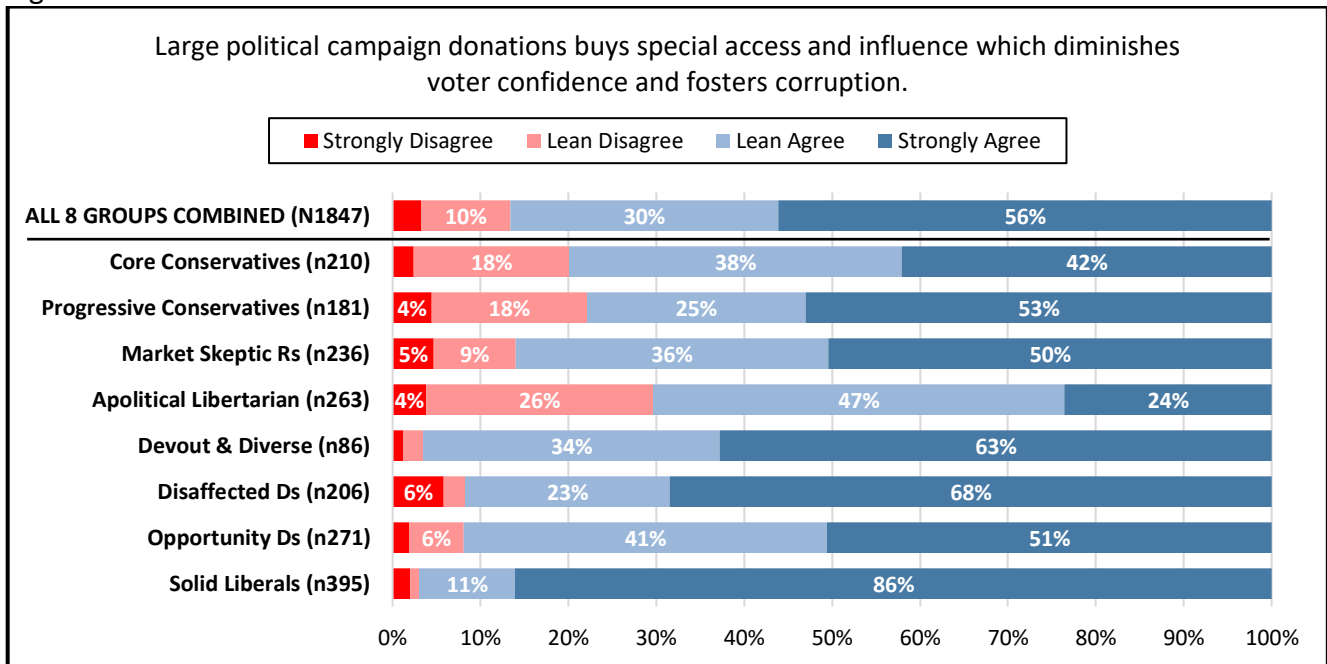

Campaign Finance Questions - 8 sector typology crosstabulation

PI Oregon Political Typology

N=1847, Surveyed Dec 2018 - Likely voters

Full survey information and methodology: <https://www.policyinteractive.org/common-ground/>

Figure 1

Figure 2

Figure 3

Figure 4

Figure 5

Figure 6

Figure 7

Figure 8