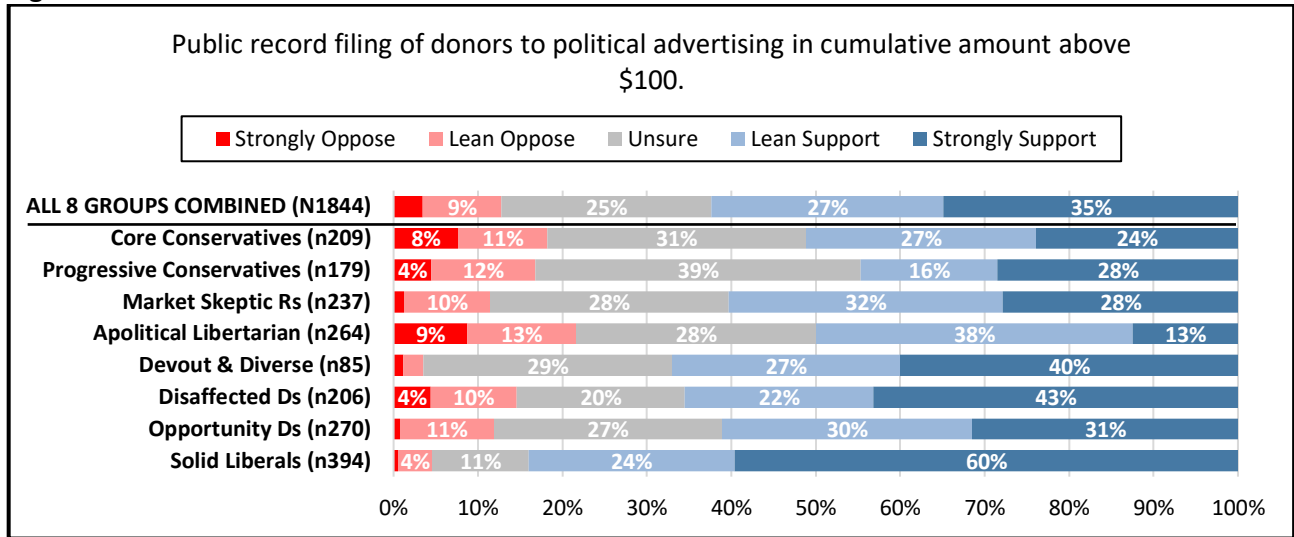

Campaign Finance Questions - 8 sector typology crosstabulation

PI Oregon Political Typology

N=1847, Surveyed Dec 2018 - Likely voters

Full survey information and methodology: <https://www.policyinteractive.org/common-ground/>

Figure 1

Figure 2

Figure 3

Figure 4

Figure 5

Figure 6

Figure 7

Figure 8