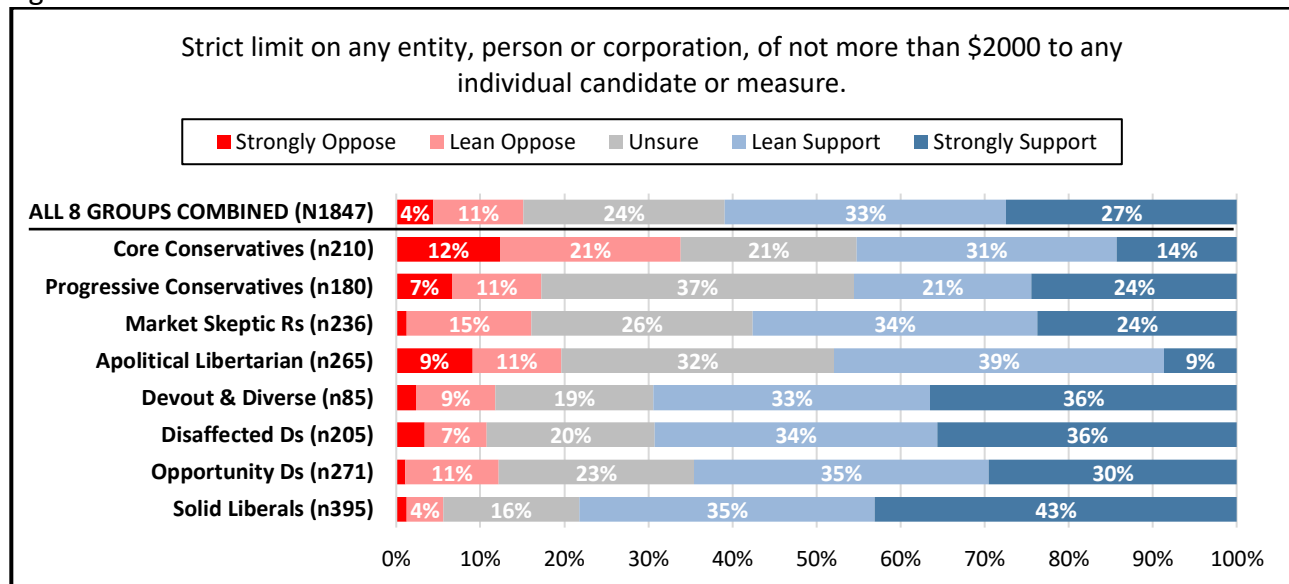

Campaign Finance Questions - 8 sector typology crosstabulation

PI Oregon Political Typology

N=1847, Surveyed Dec 2018 - Likely voters

Full survey information and methodology: <https://www.policyinteractive.org/common-ground/>

Figure 1

Figure 2

Figure 3

Figure 4

Figure 5

Figure 6

Figure 7

Figure 8