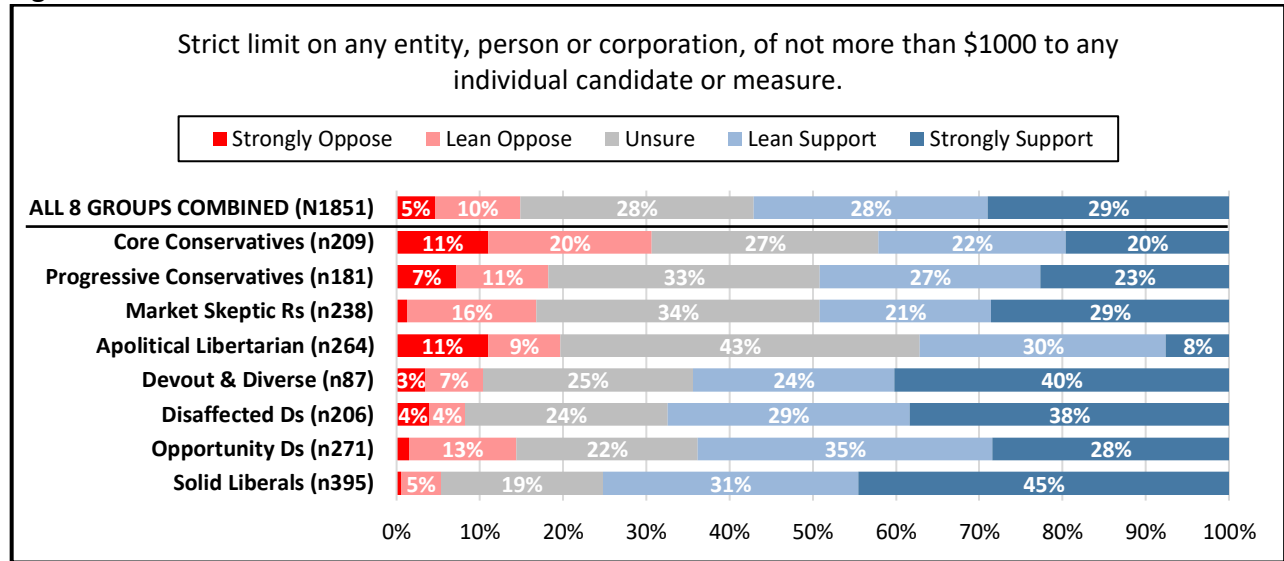

Campaign Finance Questions - 8 sector typology crosstabulation

PI Oregon Political Typology

N=1847, Surveyed Dec 2018 - Likely voters

Full survey information and methodology: <https://www.policyinteractive.org/common-ground/>

Figure 1

Figure 2

Figure 3

Figure 4

Figure 5

Figure 6

Figure 7

Figure 8